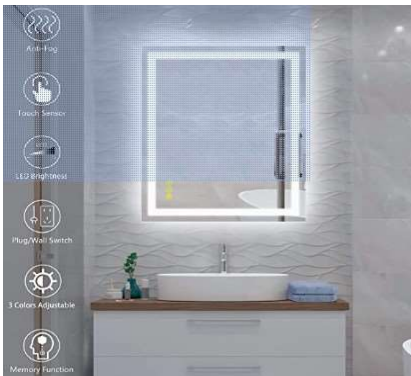

## ANEE Lighted Mirror Dimmable 3-Color Anti-Fog (Horizontal - or- Vertical)

ANEE INLAID

ANEE LUNA