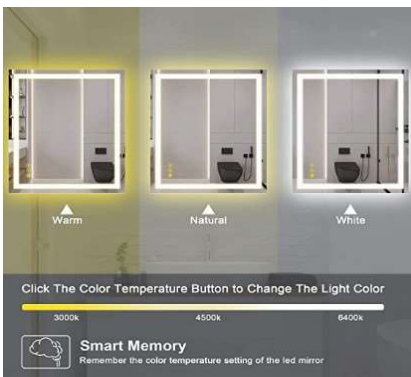

## ANEE Lighted Mirror Dimmable 3-Color Anti-Fog (Horizontal - or- Vertical)

ANEE INLAID

ANEE LUNA